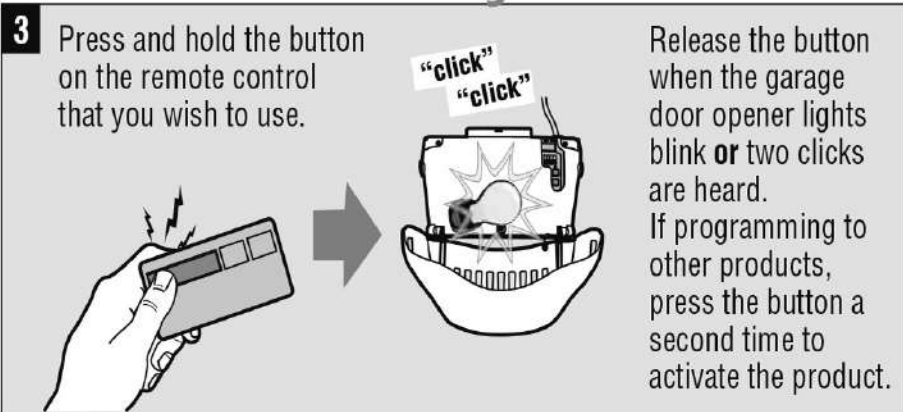

INSTRUCTION

PROGRAMMING THE REMOTE CONTROL

Compatible with **Green** Learn Button Only