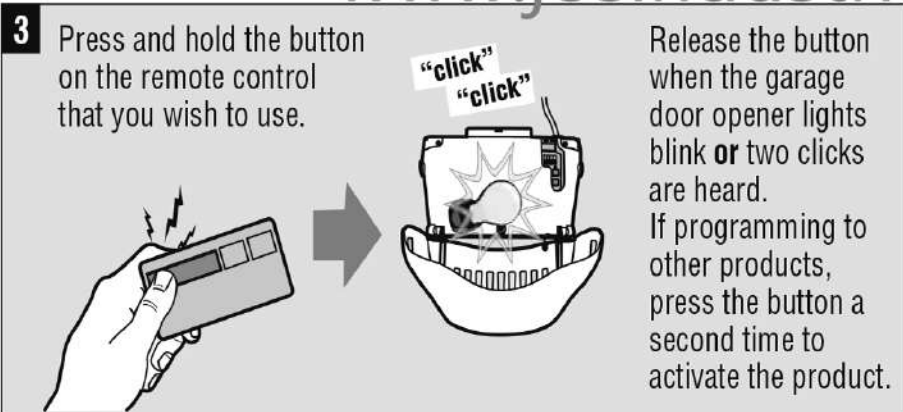

INSTRUCTION

PROGRAMMING THE REMOTE CONTROL

REMOTE LEARN BUTTON ON MOTOR UNIT SHOULD BE 1 BUTTON PURPLE, 2, 3 BUTTON RED/ORANGE!