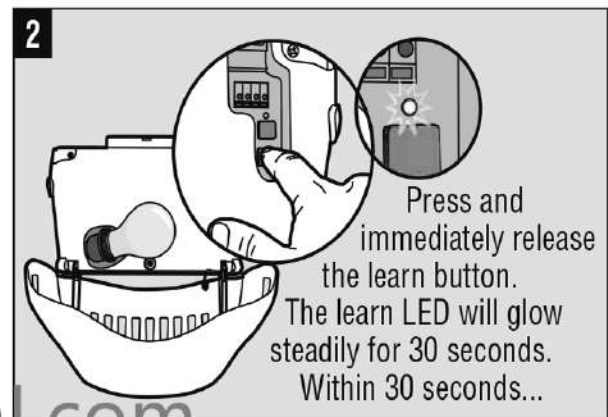

INSTRUCTION

PROGRAMMING THE REMOTE CONTROL

REMOTE LEARN BUTTON ON MOTOR UNIT SHOULD BE 1 BUTTON PURPLE, 2, 3 BUTTON RED/ORANGE!