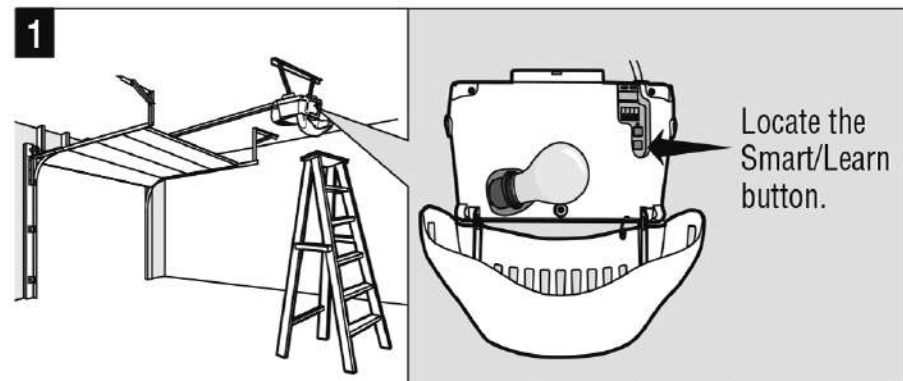

INSTRUCTION

PROGRAMMING THE REMOTE CONTROL

REMOTE LEARN BUTTON ON MOTOR UNIT SHOULD BE 1 BUTTON PURPLE, 2, 3 BUTTON RED/ORANGE!